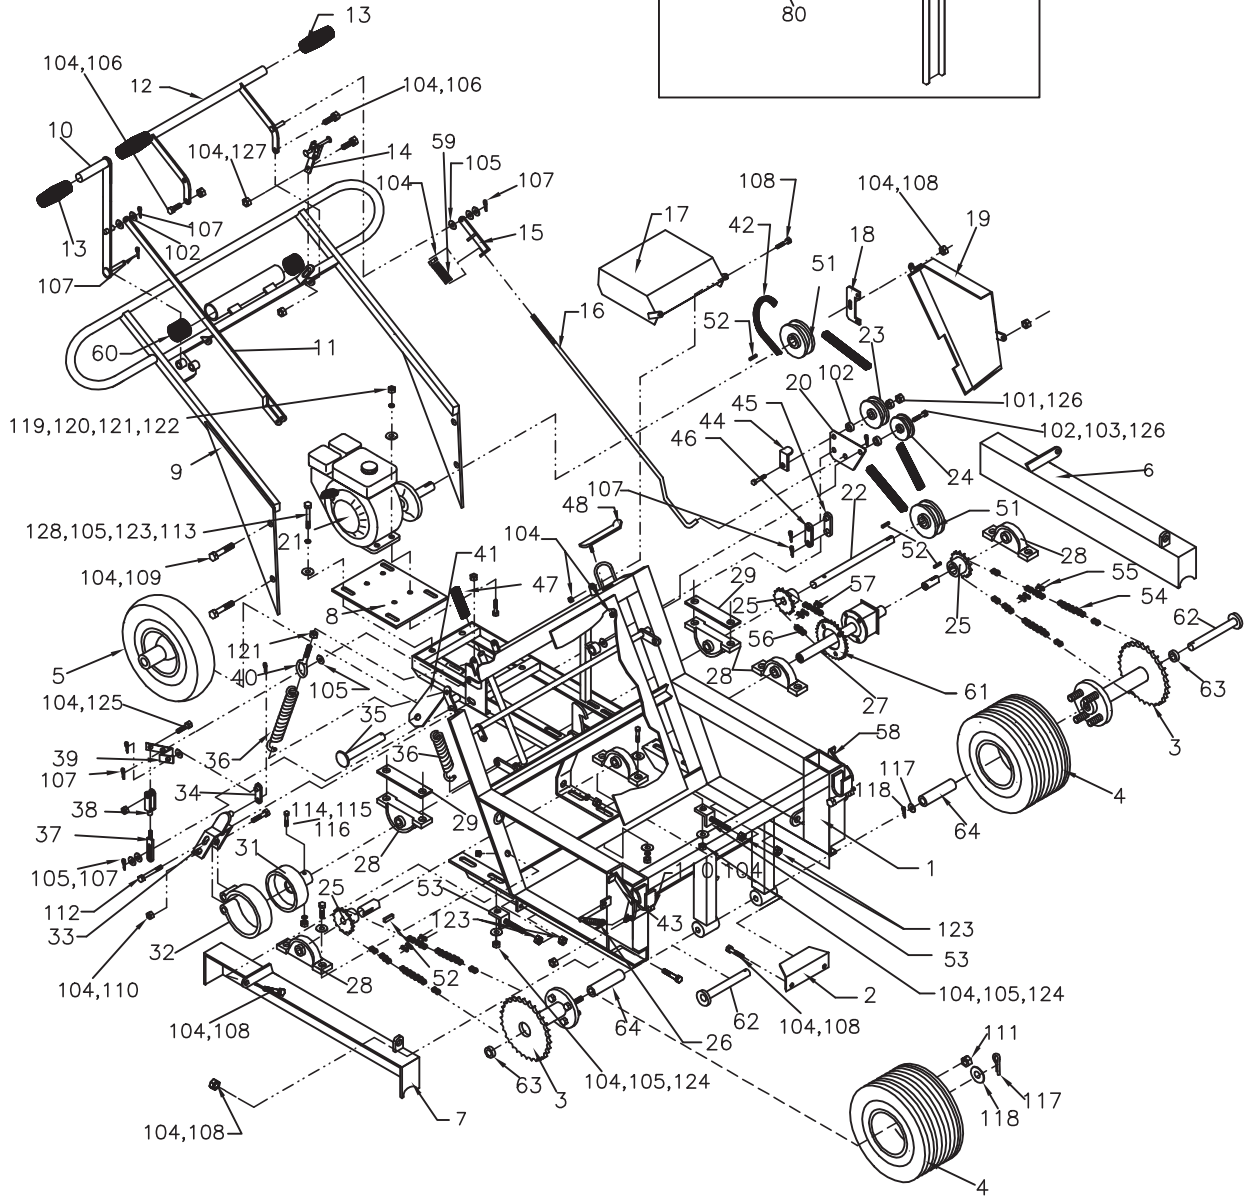

OPTION

MADE UNTIL AUGUST 1999

DATE: 09.15.1998

REV.: 06.01.2012

EQUIPMENT  
**GRIZZLY**  
EQUIPMENT

WORKHORSE  
WHEELS UNDER

333000

ITEM	NO.	QTY.	DESCRIPTION
1	333001	1	FRAME
2	330002	1	PLATE
3	333003	2	HUB ASSY.
4	935013	2	WHEEL, FRONT
5	935011	1	WHEEL, REAR
6	333006	1	CHAINE GUARD, RIGHT
7	333007	1	CHAINE GUARD, LEFT
8	330008	1	ENGINE BASE
9	330009	1	HANDLEBAR
10	330010	1	LEVER, DOOR
11	330011	1	CONTROL LINK
12	330012	1	CLUTCH HANDLE
13	940005	3	HANDLE GRIP
14	330014	1	NEUTRAL SWITCH
15	330015	1	CLUTCH LINKAGE
16	330016	1	CLUTCH ROD
17	330017	1	ENGINE COVER
18	330018	1	BELT GUARD BRACKET
19	330019	1	BELT GUARD
20	330020	1	IDLER BRACKET
21	950161	1	ENGINE
22	330022	1	SHAFT
23	921401	1	IDLER PULLEY
24	921403	1	IDLER PULLEY
25	936110	3	SPROCKET
26	937007	2	SPRING
27	333027	1	DIFFERENTIAL
28	923180	6	PILLOW BLOCK BEARING
29	330029	2	BEARING PLATE
31	330031	1	BRAKE DRUM
32	330032	1	BRAKE BAND
33	330033	1	FORK, BRAKE BAND
34	330034	1	BRAKE LINKAGE
35	900010	1	WHEEL AXLE
36	937011	2	SPRING
37	330037	1	BRAKE AJUST SCREW
38	915008	1	BRAKE YOKE
39	330039	1	LINKAGE
40	915204	1	EYE BOLT
41	900005	1	SWIVEL FORK
42	920219	1	BELT
43	330043	1	HOOK,RIGHT
44	330044	1	BELT GUIDE
45	330045	1	LINKAGE , MALE
46	330046	1	LINKAGE , FEMALE
47	940001	1	HANDLE GRIP
48	330048	2	LOCK