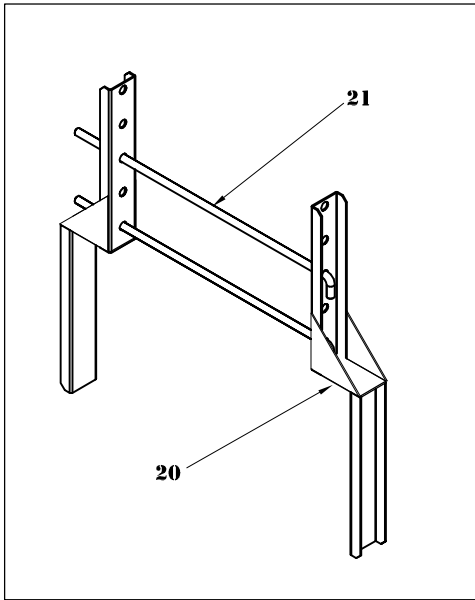

OPTION

MODELE 140000 (LARGE WHEELS)

ITEM	NO.	QTY.	DESCRIPTION
1	140001	1	FRAME
2	140002	1	PULL HANDLE
3	140003	1	FRONT AXLE
4	910370	1	BOLT, HEX.
5	935006	4	WHEEL, LARGE
100	914755	4	COTTER PIN
101	912021	4	WASHER
102	913515	1	LOCK-NUT.
103	910152	4	BOLT, HEX.
104	912003	8	WASHER
105	912503	4	LOCK-WASHER
106	913007	4	NUTS
107	912020	4	WASHER
108	940164	4	COTTER PIN

MODELE 141000 (SMALL WHEELS)

6	935009	4	WHEEL, SMALL
---	--------	---	--------------

OPTION FOR HOT TANK

20	140100	2	CHANNEL IRON TANK ROD
21	144101	2	TANK ROD

MODELE 141000 (SMALL WHEELS)

DATE:	11.15.2000	LITTLE GIANT
REV.:	01.01.2005	
EQUIPEMENT GRIZZLY EQUIPEMENT		140000/141000