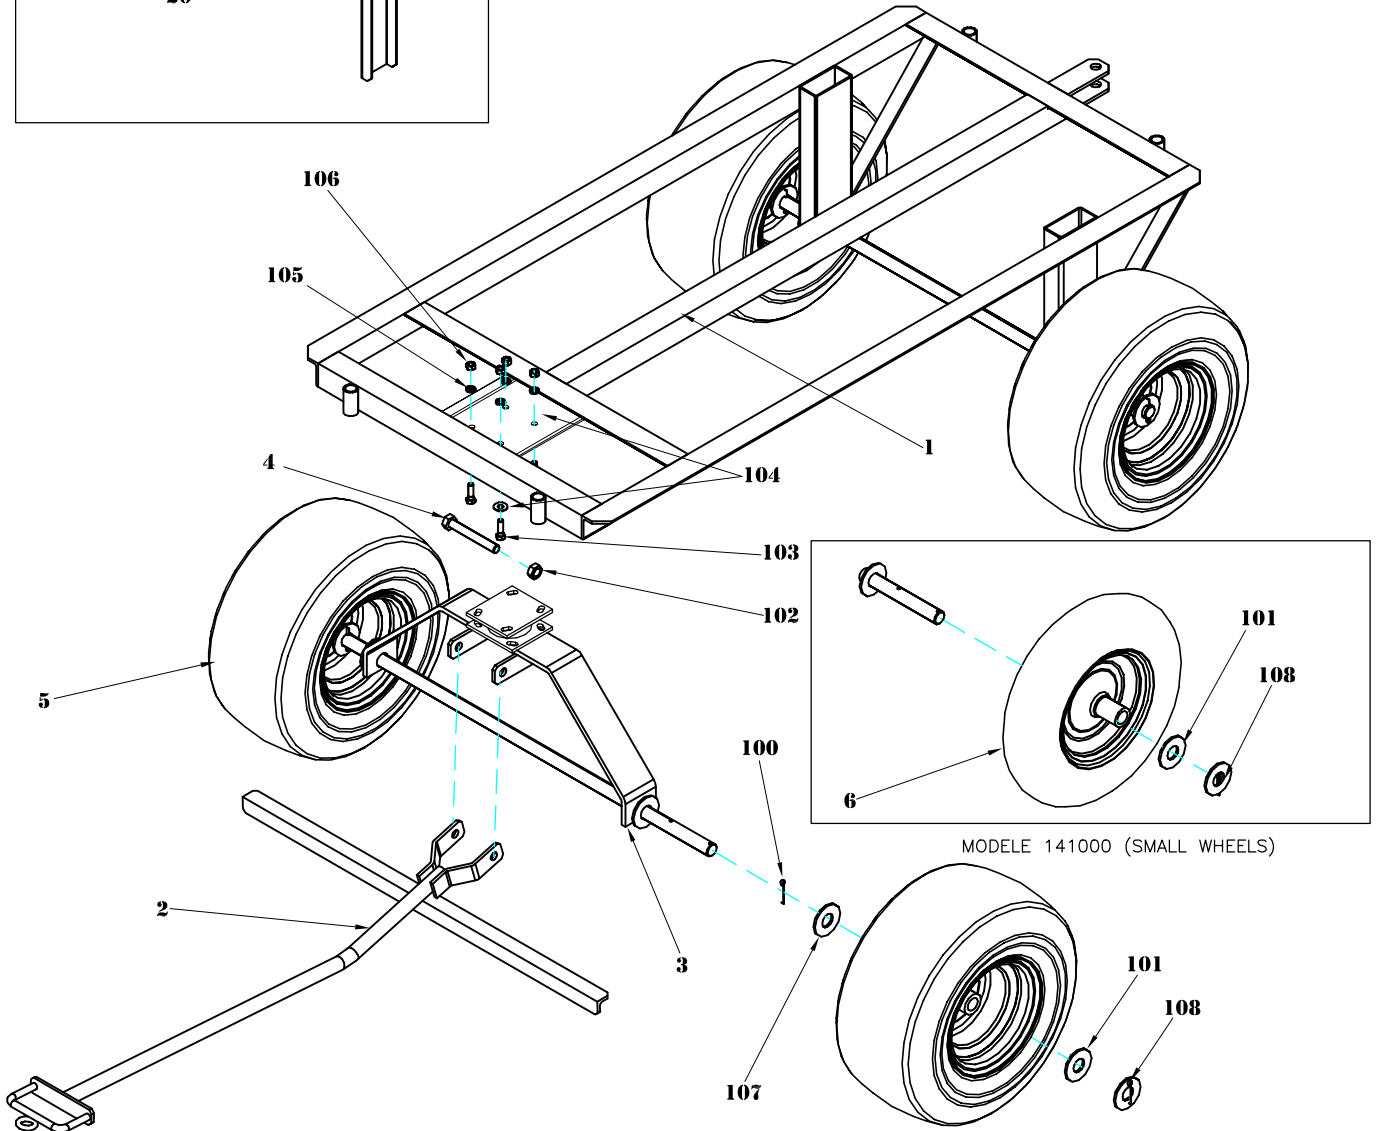

OPTION

MODELE 140000 (LARGE WHEELS)

ITEM	NO.	QTY.	DESCRIPTION
1	140001	1	FRAME
2	140002	1	PULL HANDLE
3	140003	1	FRONT AXLE
4	910370	1	BOLT, HEX.
5	935006	4	WHEEL, LARGE
100	914755	4	COTTER PIN
101	912021	4	WASHER
102	913515	1	LOCK-NUT.
103	910152	4	BOLT, HEX.
104	912003	8	WASHER
105	912503	4	LOCK-WASHER
106	913007	4	NUTS
107	912020	4	WASHER
108	940164	4	COTTER PIN

MODELE 141000 (SMALL WHEELS)

6	935009	4	WHEEL, SMALL
---	--------	---	--------------

OPTION FOR HOT TANK

20	140100	2	CHANNEL IRON TANK ROD
21	144101	2	TANK ROD

MODELE 141000 (SMALL WHEELS)

DATE:	11.15.2000	LITTLE GIANT
REV.:	01.01.2005	
EQUIPEMENT GRIZZLY EQUIPEMENT		140000/141000