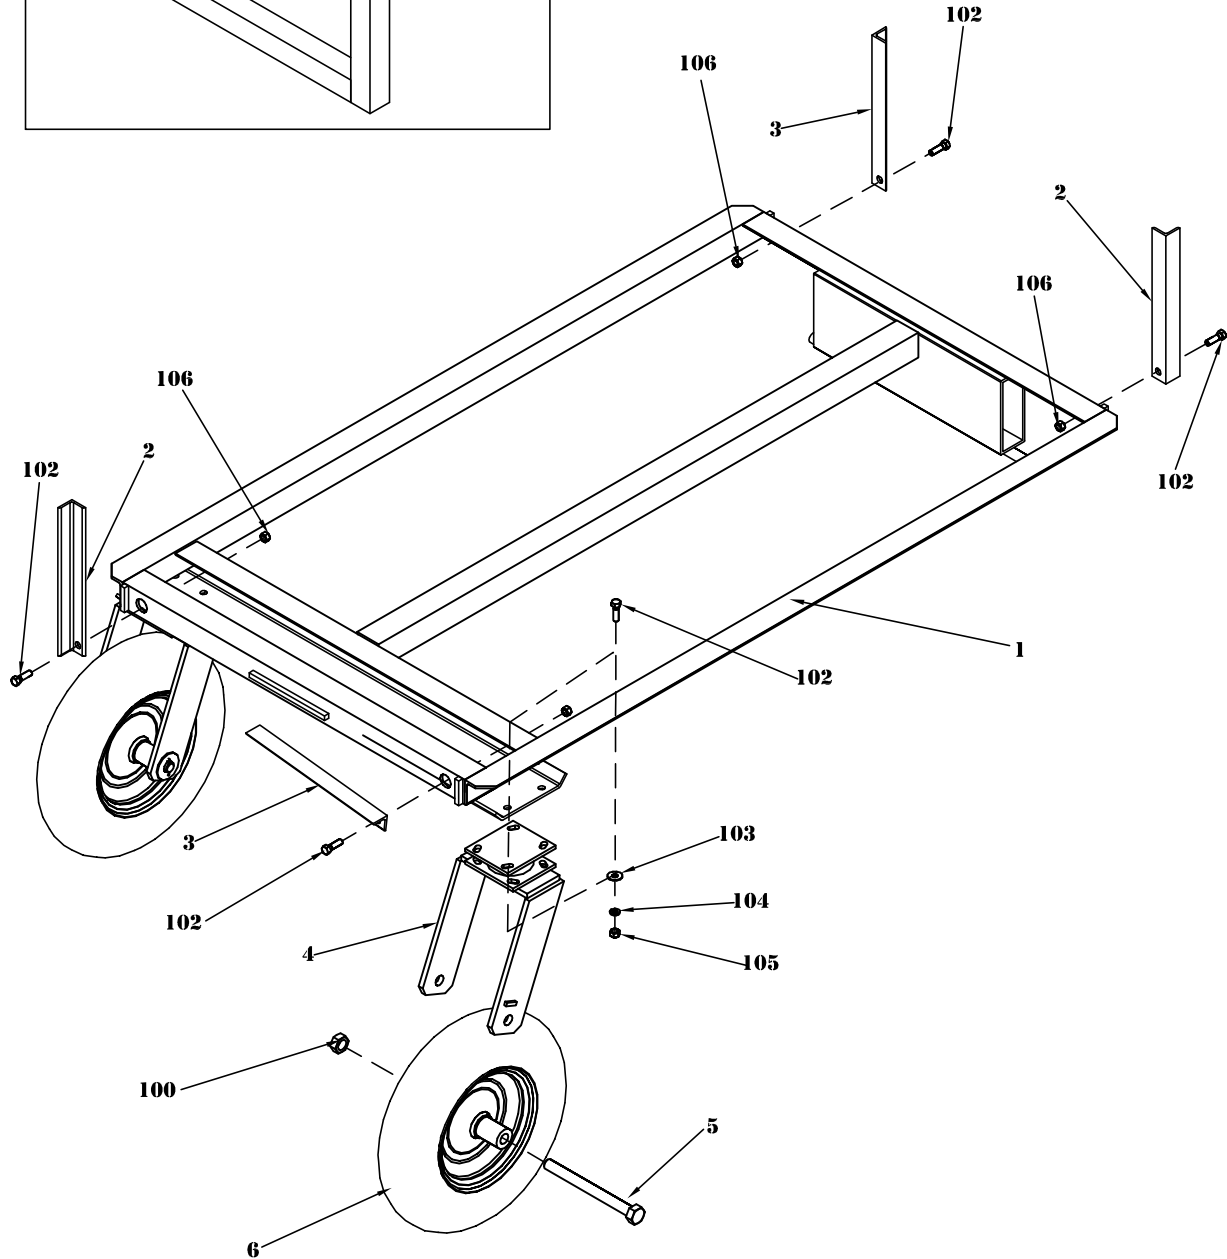

OPTION -ENGINE PROTECTOR -340450

ITEM.	NO.	QTY.	DESCRIPTION
1	340401	1	FRAME
2	340402	2	STOPPER
3	340403	2	STOPPER
4	900005	2	FORK ,SWIVEL
5	910424	2	BOLT,HEX.
6	935010	2	WHEEL
100	913517	4	LOCK-NUT
102	910153	12	BOLT,HEX.
103	912003	8	WASHER
104	912503	8	LOCK WASHER
105	913007	8	NUT,HEX.
106	913507	4	LOCK-NUT