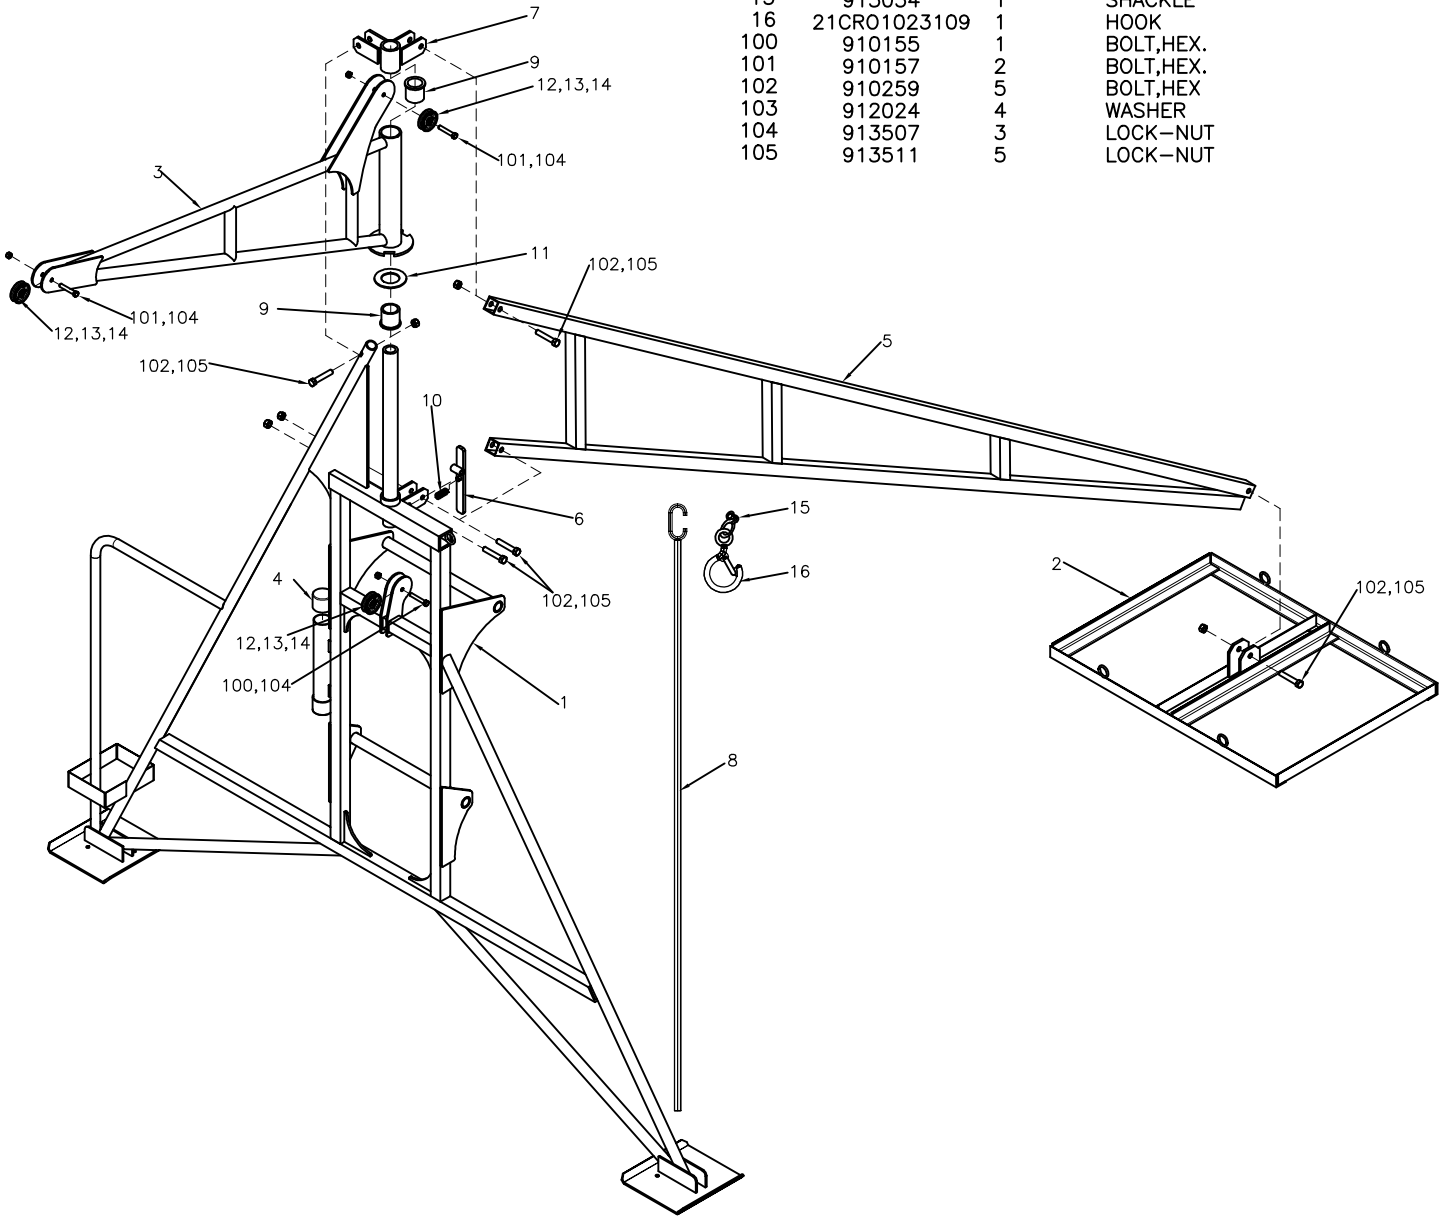

ITEM	NO.	QTY.	DESCRIPTION
1	532001	1	MAIN SUPPORT
2	531002	1	COUNTERWEIGHT BASE
3	532003	1	BOOM
4	940009	2	PLASTIC CAP
5	532005	1	REAR LEG
6	532006	1	STOP LATCH
7	532007	1	BRACE
8	532008	1	CABLE HOOK
9	923505	2	BUSHING
10	937021	1	SPRING
11	531011	1	WASHER
12	921725	3	SHEAVE
13	923081	3	BEARING
14	923082	3	SPACER
15	915054	1	SHACKLE
16	21CRO1023109	1	HOOK
100	910155	1	BOLT,HEX.
101	910157	2	BOLT,HEX.
102	910259	5	BOLT,HEX
103	912024	4	WASHER
104	913507	3	LOCK-NUT
105	913511	5	LOCK-NUT

DATE:	05.01.2011	250LBS/400LBS SWING HOIST
REV.:	07.01.2011	
EQUIPMENT GRIZZLY EQUIPMENT		532000