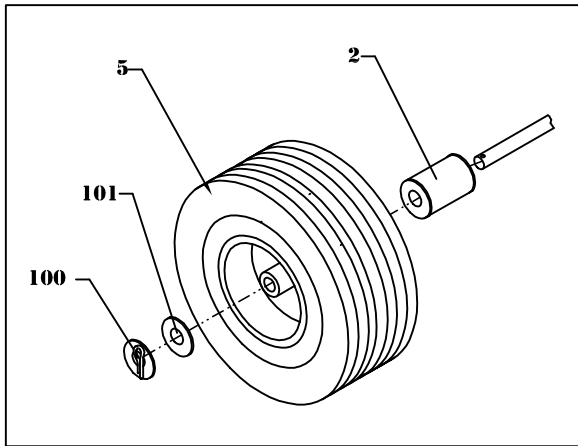

MODEL 203000 (LARGE WHEELS)

ITEM. NO. QTY. DESCRIPTION

MODEL 202000 (SMALL WHEELS)

1	202001	1	FRAME
3	940007	2	GRIP
4	940270	1	TUB
6	935009	2	WHEEL, SMALL
100	940164	2	COTTER PIN
101	912021	2	FLAT WASHER
102	911103	6	CARRIAGE BOLT
103	912002	6	WASHER
104	913005	6	NUTS
105	912502	6	LOCK WASHER

MODEL 203000 (LARGE WHEELS)

2	203002	2	WHEEL SPACER
5	935006	2	WHEEL, LARGE
100	940164	2	COTTER PIN
101	912021	2	FLAT WASHER

DATE:	11.15.2000	WHEELBARROW
REV.:	11.29.2010	
<b>EQUIPMENT GRIZZLY EQUIPMENT</b>		202000/203000