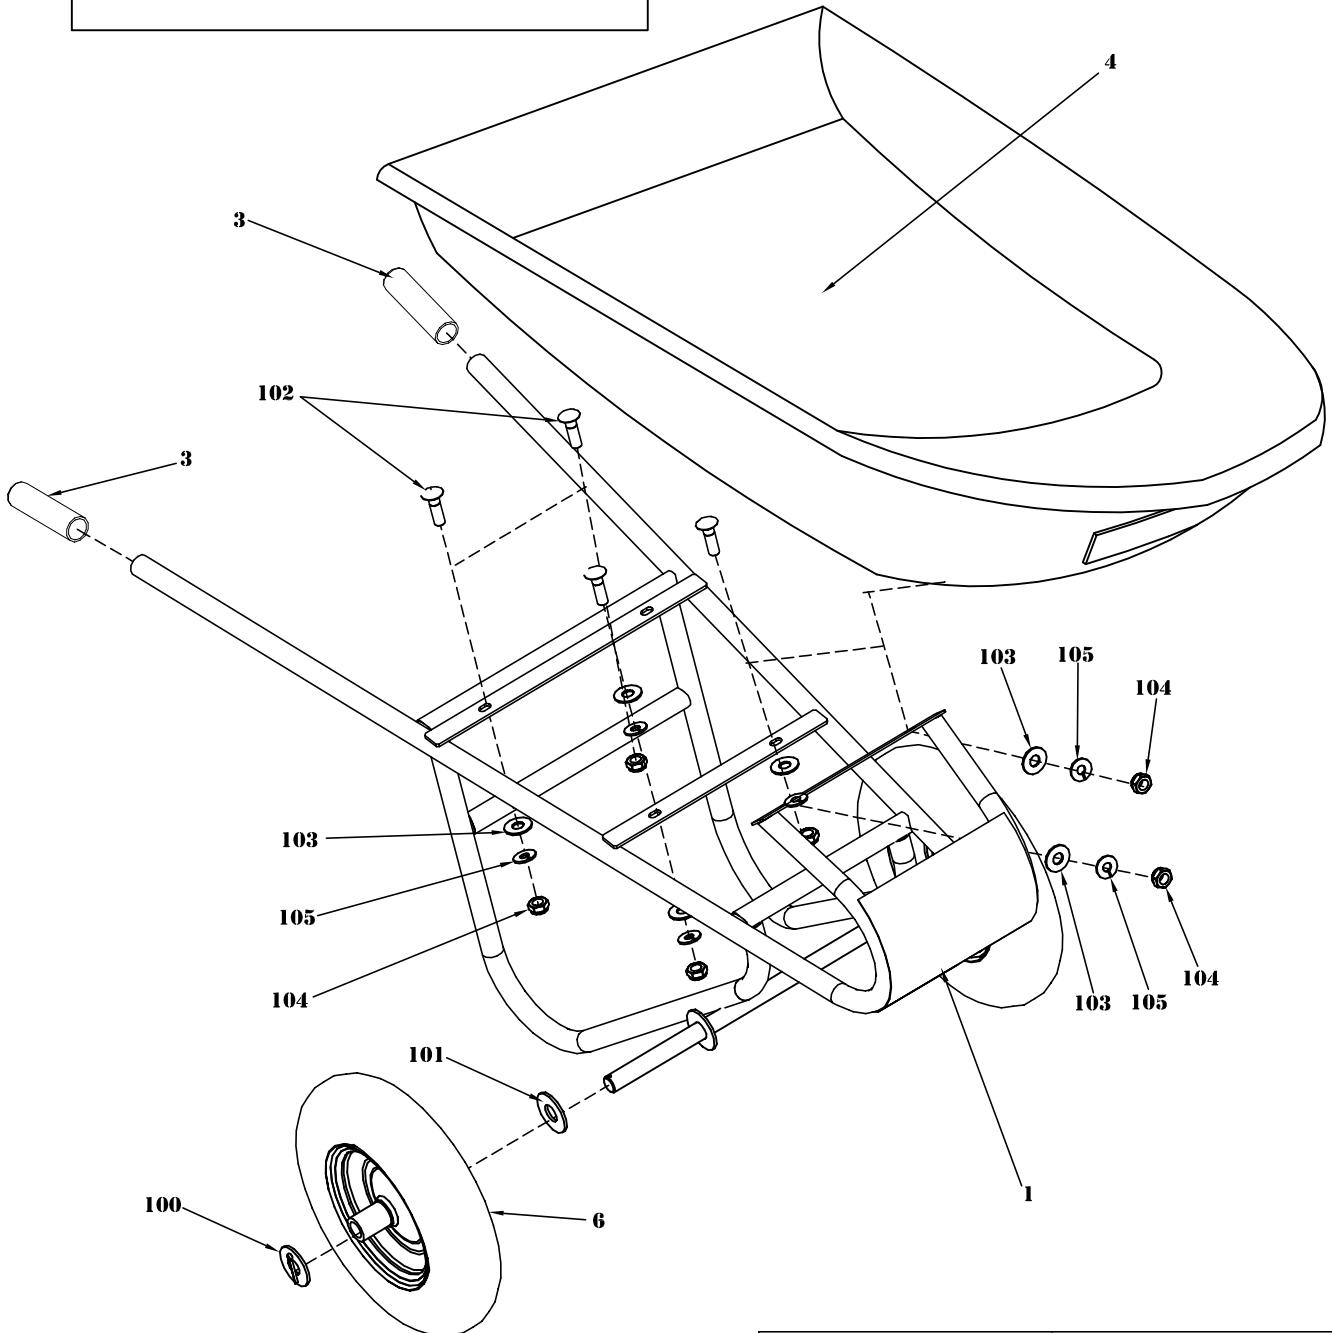

MODEL 203000 (LARGE WHEELS)

ITEM. NO. QTY. DESCRIPTION

MODEL 202000 (SMALL WHEELS)

1	202001	1	FRAME
3	940007	2	GRIP
4	940270	1	TUB
6	935009	2	WHEEL, SMALL
100	940164	2	COTTER PIN
101	912021	2	FLAT WASHER
102	911103	6	CARRIAGE BOLT
103	912002	6	WASHER
104	913005	6	NUTS
105	912502	6	LOCK WASHER

MODEL 203000 (LARGE WHEELS)

2	203002	2	WHEEL SPACER
5	935006	2	WHEEL, LARGE
100	940164	2	COTTER PIN
101	912021	2	FLAT WASHER

DATE:	11.15.2000	WHEELBARROW
REV.:	11.29.2010	
<b>EQUIPMENT GRIZZLY EQUIPMENT</b>		202000/203000