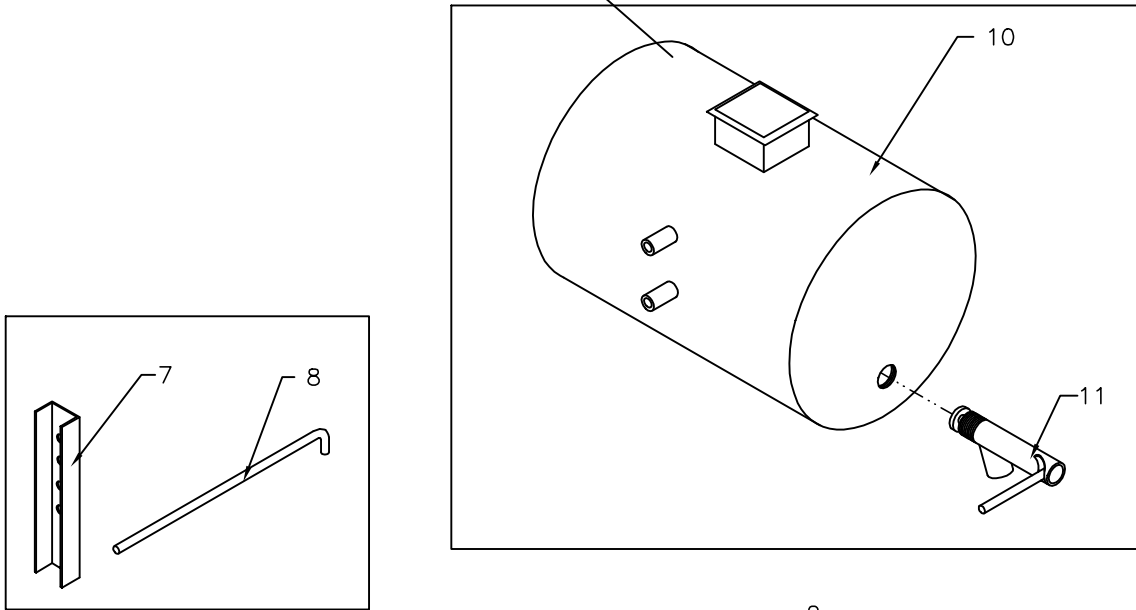

MODEL 145000 (SOLD SEPERATELY)

ITEM	NO.	QTY.	DESCRIPTION
1	144001	1	FRAME
2	935009	2	WHEEL, REAR
3	910424	1	BOLT, HEX
4	900005	1	SWIVEL FORK
5	935010	1	WHEEL, FRONT
7	144100	2	CHANNEL IRON
8	144101	2	TANK ROD
100	940164	2	COTTER PIN
101	912021	2	WASHER
102	913517	1	LOCK-NUT
103	910153	4	BOLT, HEX.
104	912002	4	WASHER
105	912503	4	LOCK WASHER
106	913007	4	NUT, HEX.