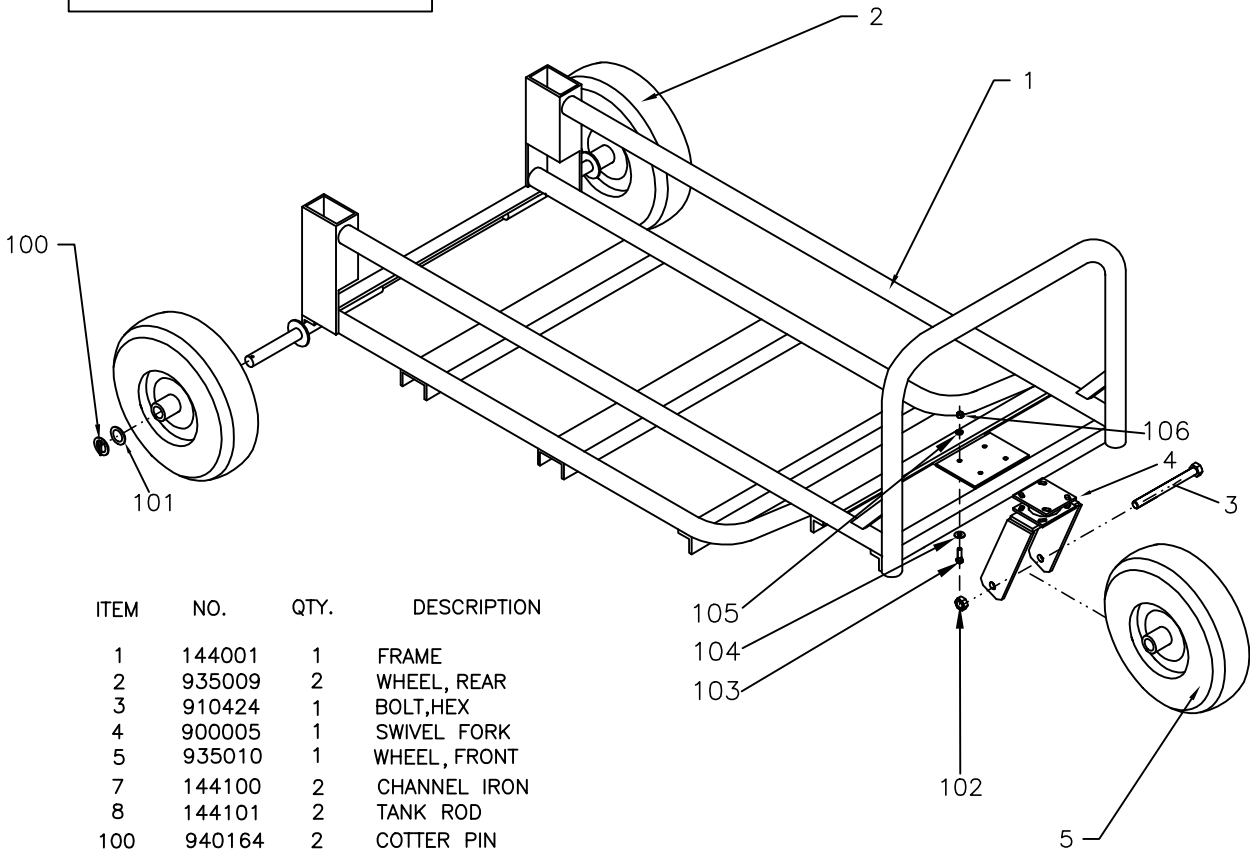

MODEL 145000 (SOLD SEPERATELY)

ITEM	NO.	QTY.	DESCRIPTION
1	144001	1	FRAME
2	935009	2	WHEEL, REAR
3	910424	1	BOLT, HEX
4	900005	1	SWIVEL FORK
5	935010	1	WHEEL, FRONT
7	144100	2	CHANNEL IRON
8	144101	2	TANK ROD
100	940164	2	COTTER PIN
101	912021	2	WASHER
102	913517	1	LOCK-NUT
103	910153	4	BOLT, HEX.
104	912002	4	WASHER
105	912503	4	LOCK WASHER
106	913007	4	NUT, HEX.

MODEL 145000 HOT TANK (SOLD SEPERATELY)

ITEM	NO.	QTY.	DESCRIPTION
10	145000	1	TANK
11	601201	1	DRAINCOCK

DATE:	12.10.1997	4000 CARRIER
REV.:	01.01.2005	
<b>EQUIPEMENT GRIZZLY EQUIPEMENT</b>		144000